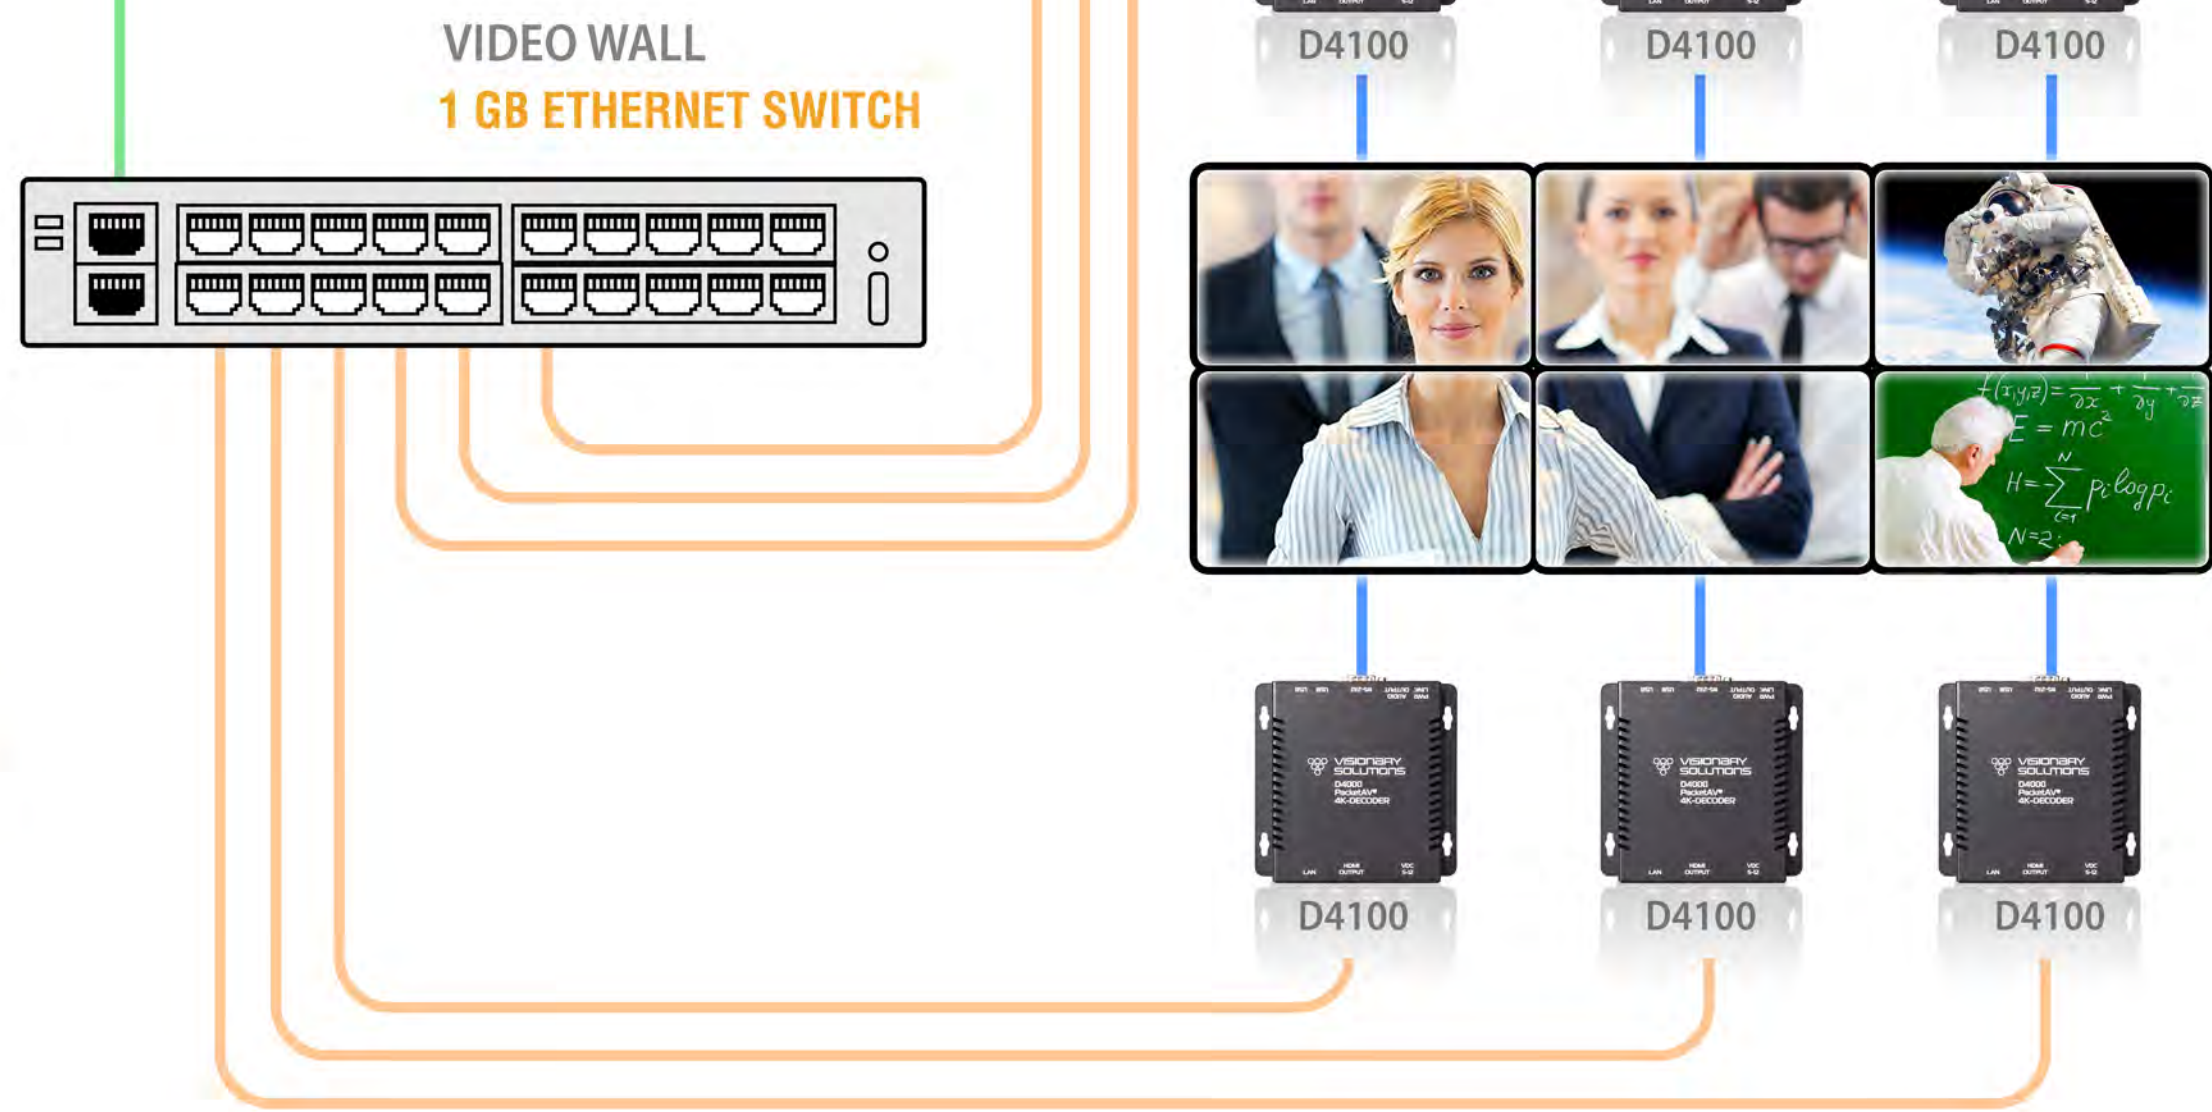

Any Source to Any Display over Standard GbE Ethernet Network

SOURCES

ENCODE

ROUTE

DECODE

DISPLAY

- CAT5
- HDMI
- FIBER