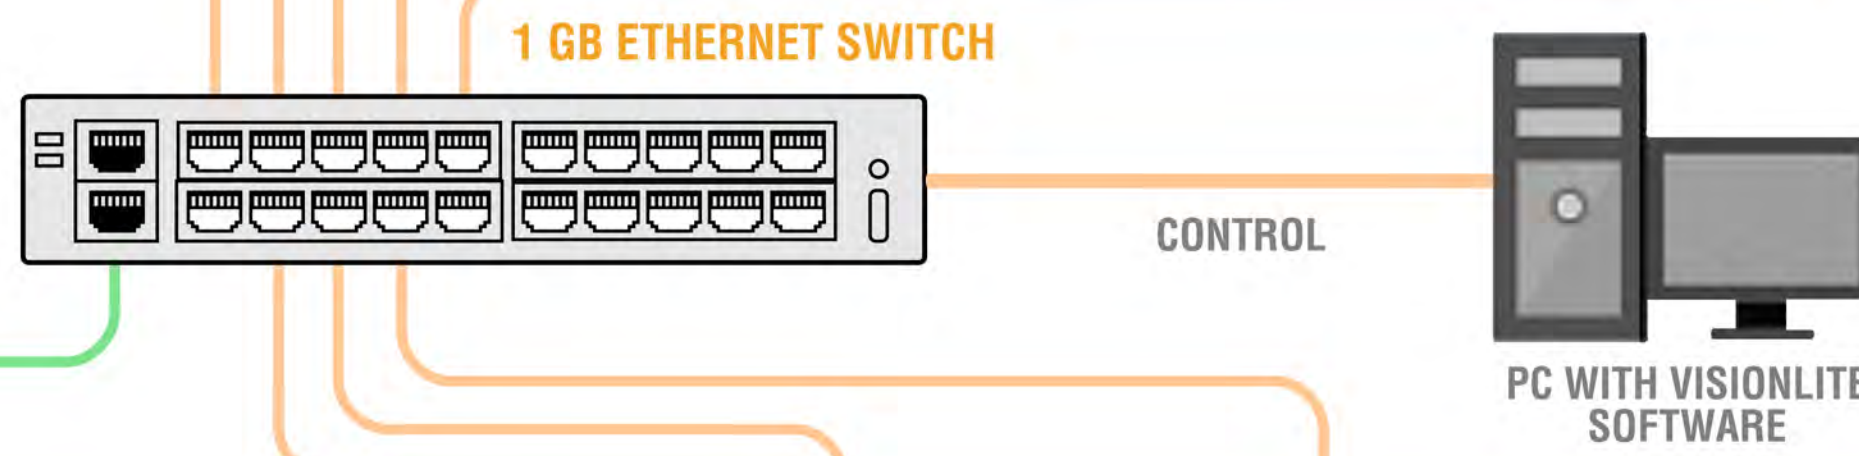

Any Source to Any Display over Standard GbE Ethernet Network

SOURCES

ENCODE

ROUTE

DECODE

DISPLAY

- CAT5
- HDMI
- FIBER